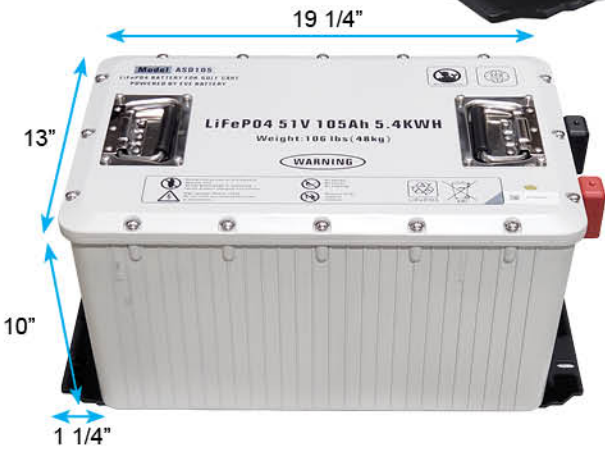

51v 105ah LifePO4 LITHIUM BATTERY with Aluminum Case

Kit Includes:

20amp Can Charger

Charger Bracket

Sierra Plate

State of Charge Display

Display Mount

- Includes:
- 16' Charger Cord
 - Display Harnesses
 - Can Cables