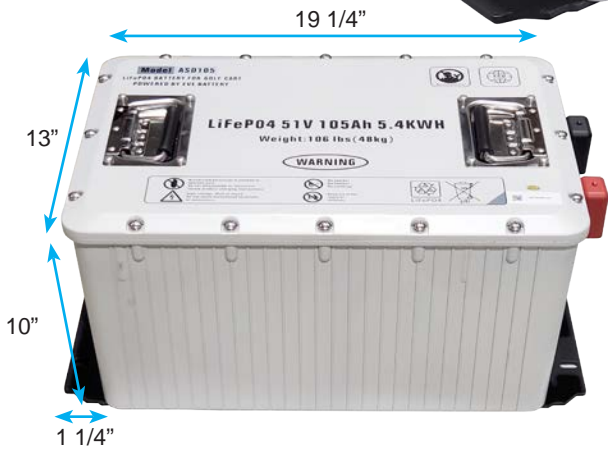

51v 105ah LifePO4 LITHIUM BATTERY with Aluminum Case

Featuring DALY Electronics BMS

Kit Includes:

20amp Can Charger

Charger Bracket

48v-12v Converter

State of Charge Display

Charge Port